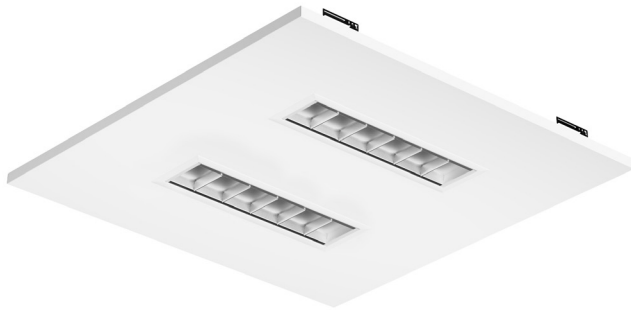

# SCX SERIES

Commercial Lighting

**WESTGATE**  
THE FUTURE IS HERE...AND IT'S QUITE BRIGHT!

SCX-2X2-20W-MCT4-D-DIP-LUV  
ARCHITECTURAL DROP IN T-BAR LIGHTS WITH LOUVER LENS

**MCT4** Multi Color Temperature (Selectable)

Custom:

The SCX series offers the best and the most comprehensive selection for linear lighting. The various available lengths and widths allow the creation of the desired shape to elevate the areas aesthetics to a unique and modern look while providing an impressive illumination for the occupants. Ideal for, retail locations, offices, lobbies, conference rooms, reception areas, hallways, educational facilities, hotels, and restaurants. FEATURES: Superior Architectural Look Energy-efficient: Low Wattage Consumption & High Lumen Output Easier Wire Management & Install Variety of Mounting Options Multi Color Temperature (Selectable Switch Inside Fixture) Variety Of Factory Customizations Available