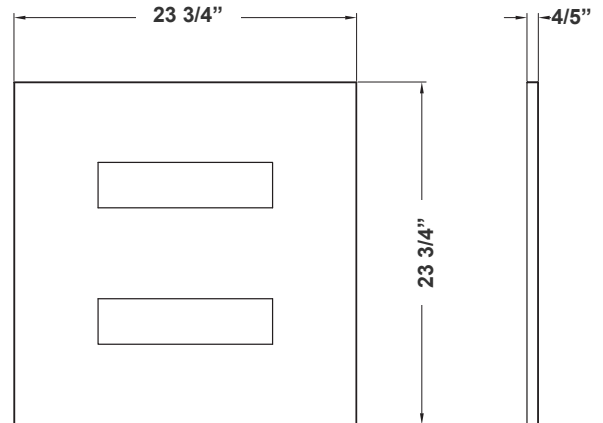

Customer Name: \_\_\_\_\_

Project Name: \_\_\_\_\_

Note: \_\_\_\_\_

Type: \_\_\_\_\_

23 3/4"(L) x 23 3/4"(W) x 4/5"(D)