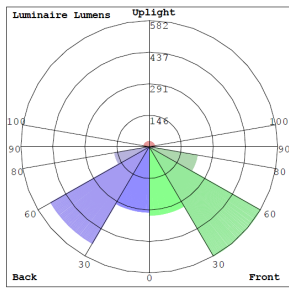

Photometrics: SCX-2X2-20W-MCT4-D-DIP

BUD Rating: B1-U2-G1