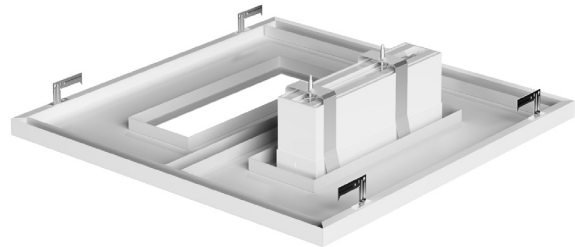

## Photometrics: SCX-2X2-20W-MCT4-D-DIP

BUD Rating: B1-U2-G1

Area 40'x 45' Mounting Height: 9'

## Other Views:

Side View

Back View